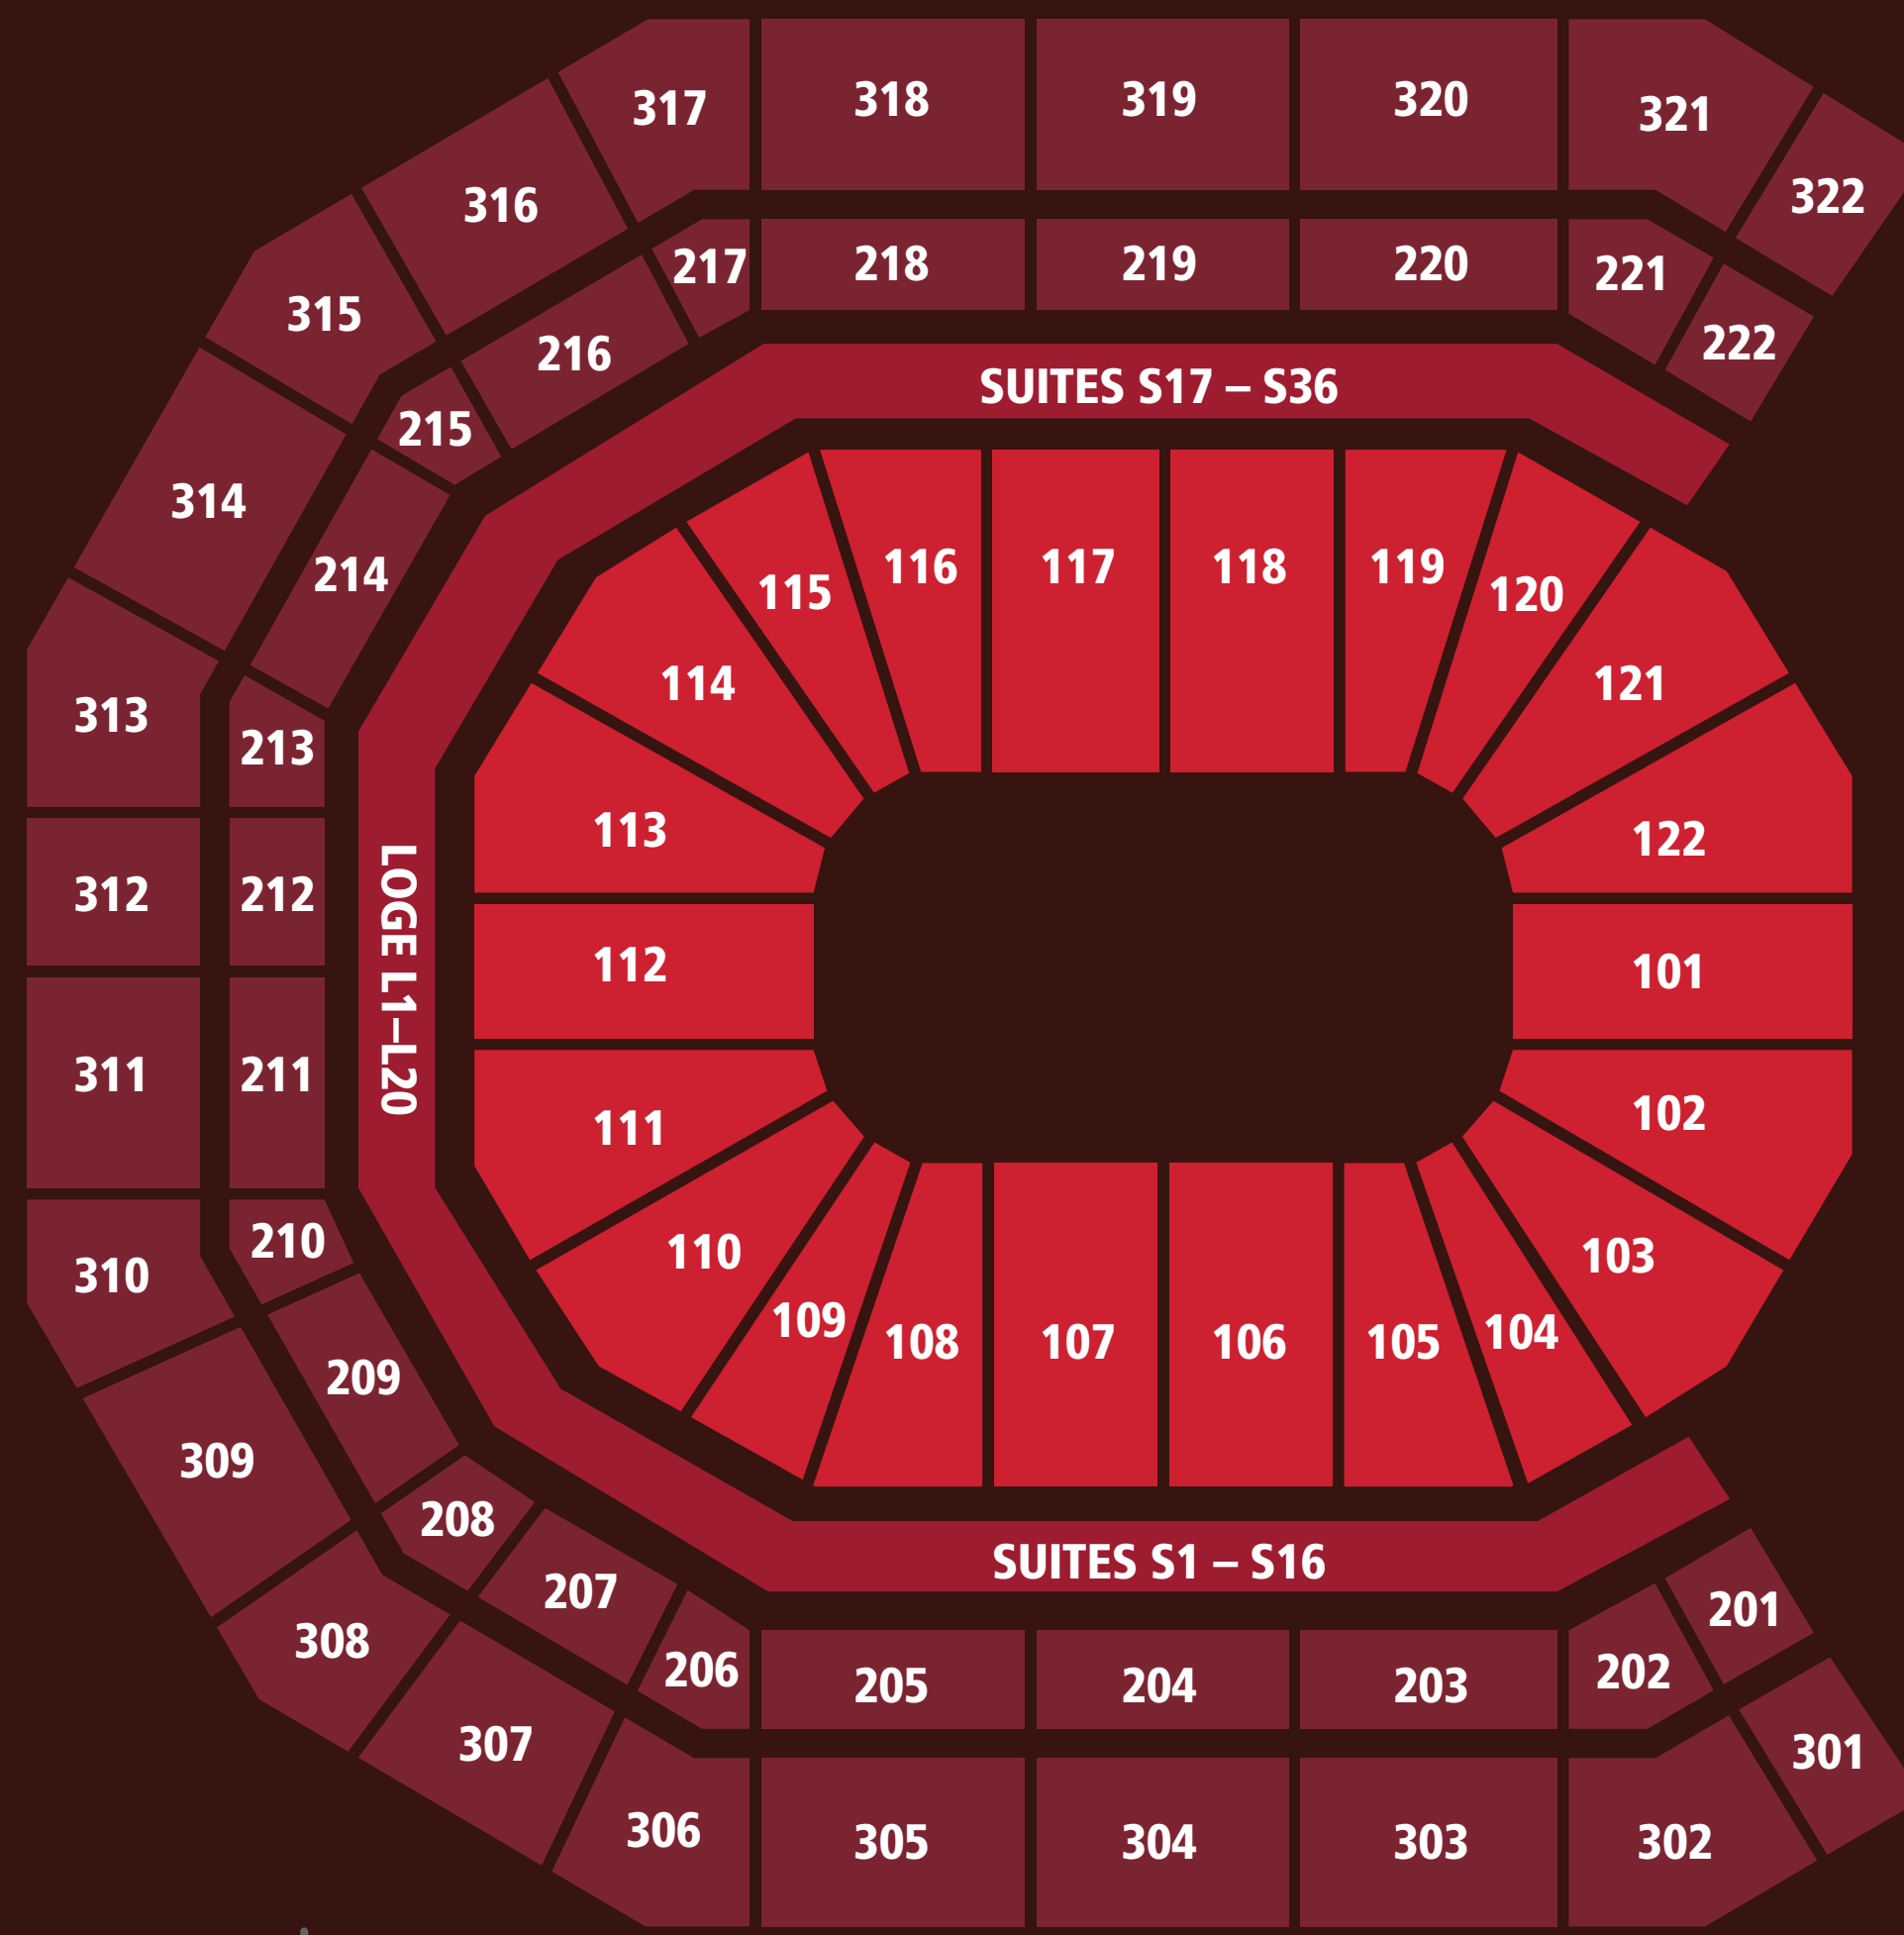

Event Level

R Street

-  Men's Restroom
-  Women's Restroom
-  Family Restroom
-  Escalator
-  Elevator
-  Stair
-  Concession
-  Guest Services
-  Tickets
-  First Aid