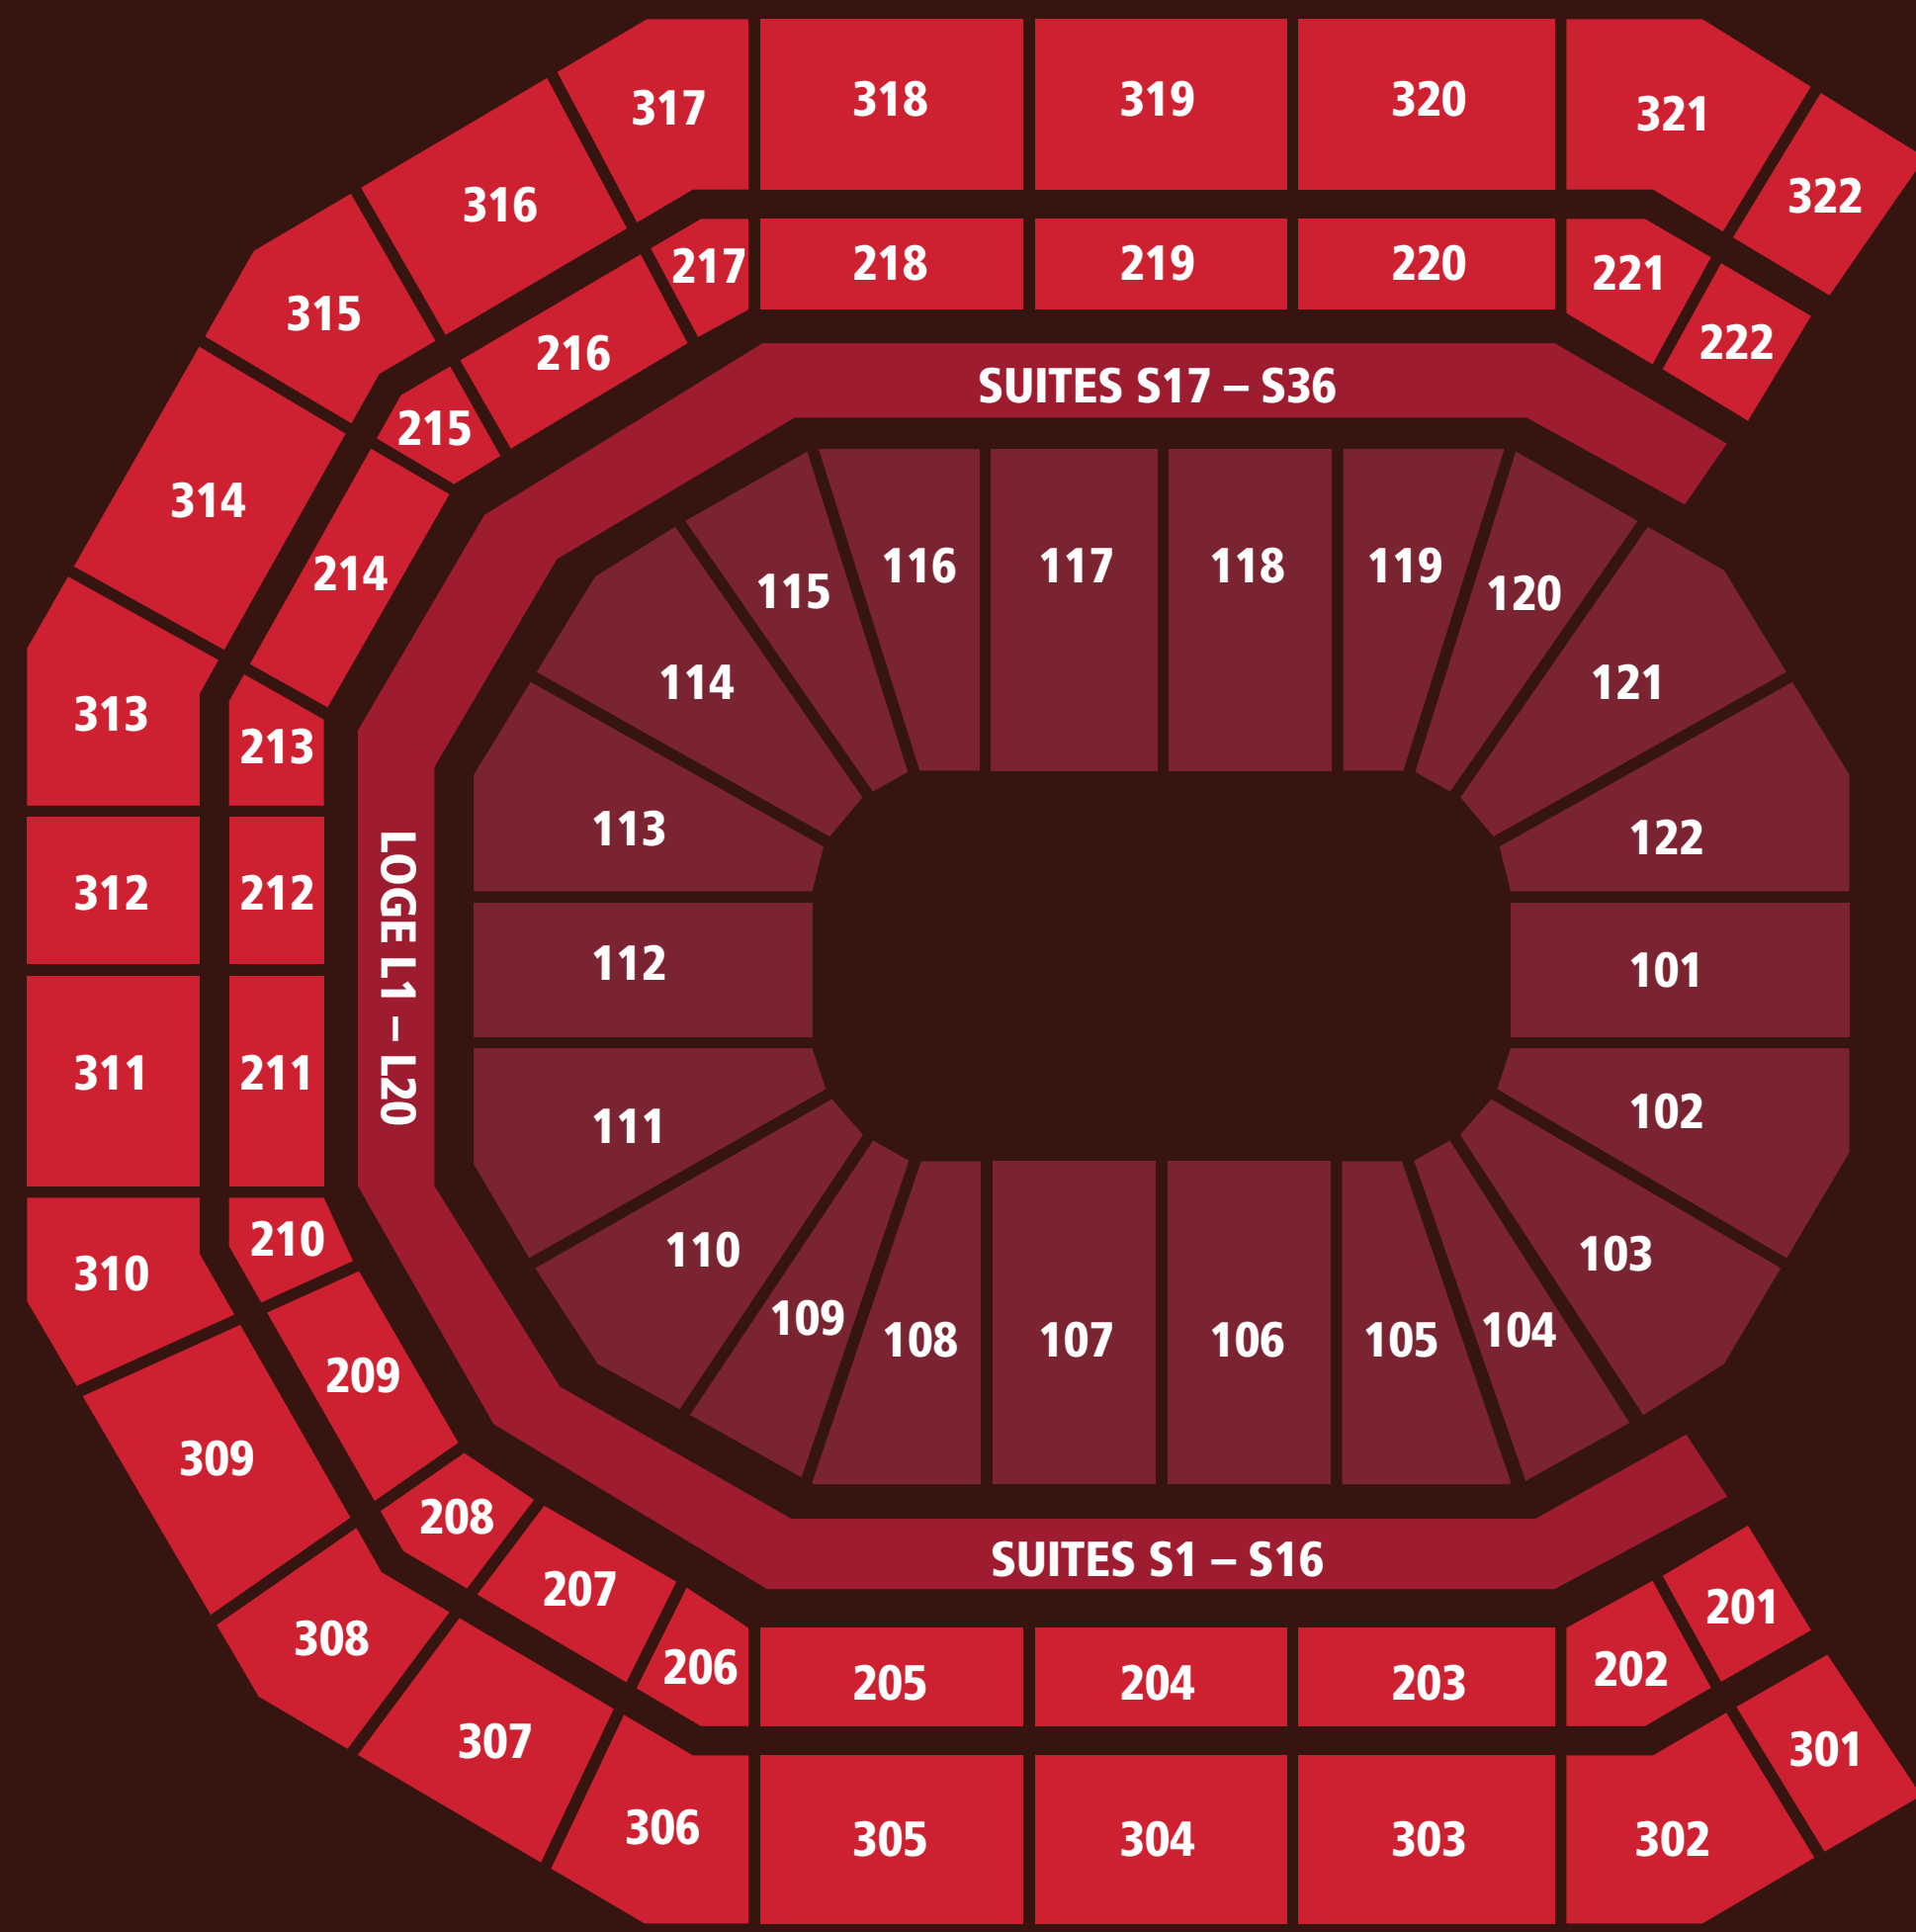

# Pinnacle Bank Arena

## Upper Concourse

-  Men's Restroom
-  Women's Restroom
-  Family Restroom
-  Escalator
-  Elevator
-  Stair
-  Concession
-  Guest Services
-  Tickets
-  First Aid