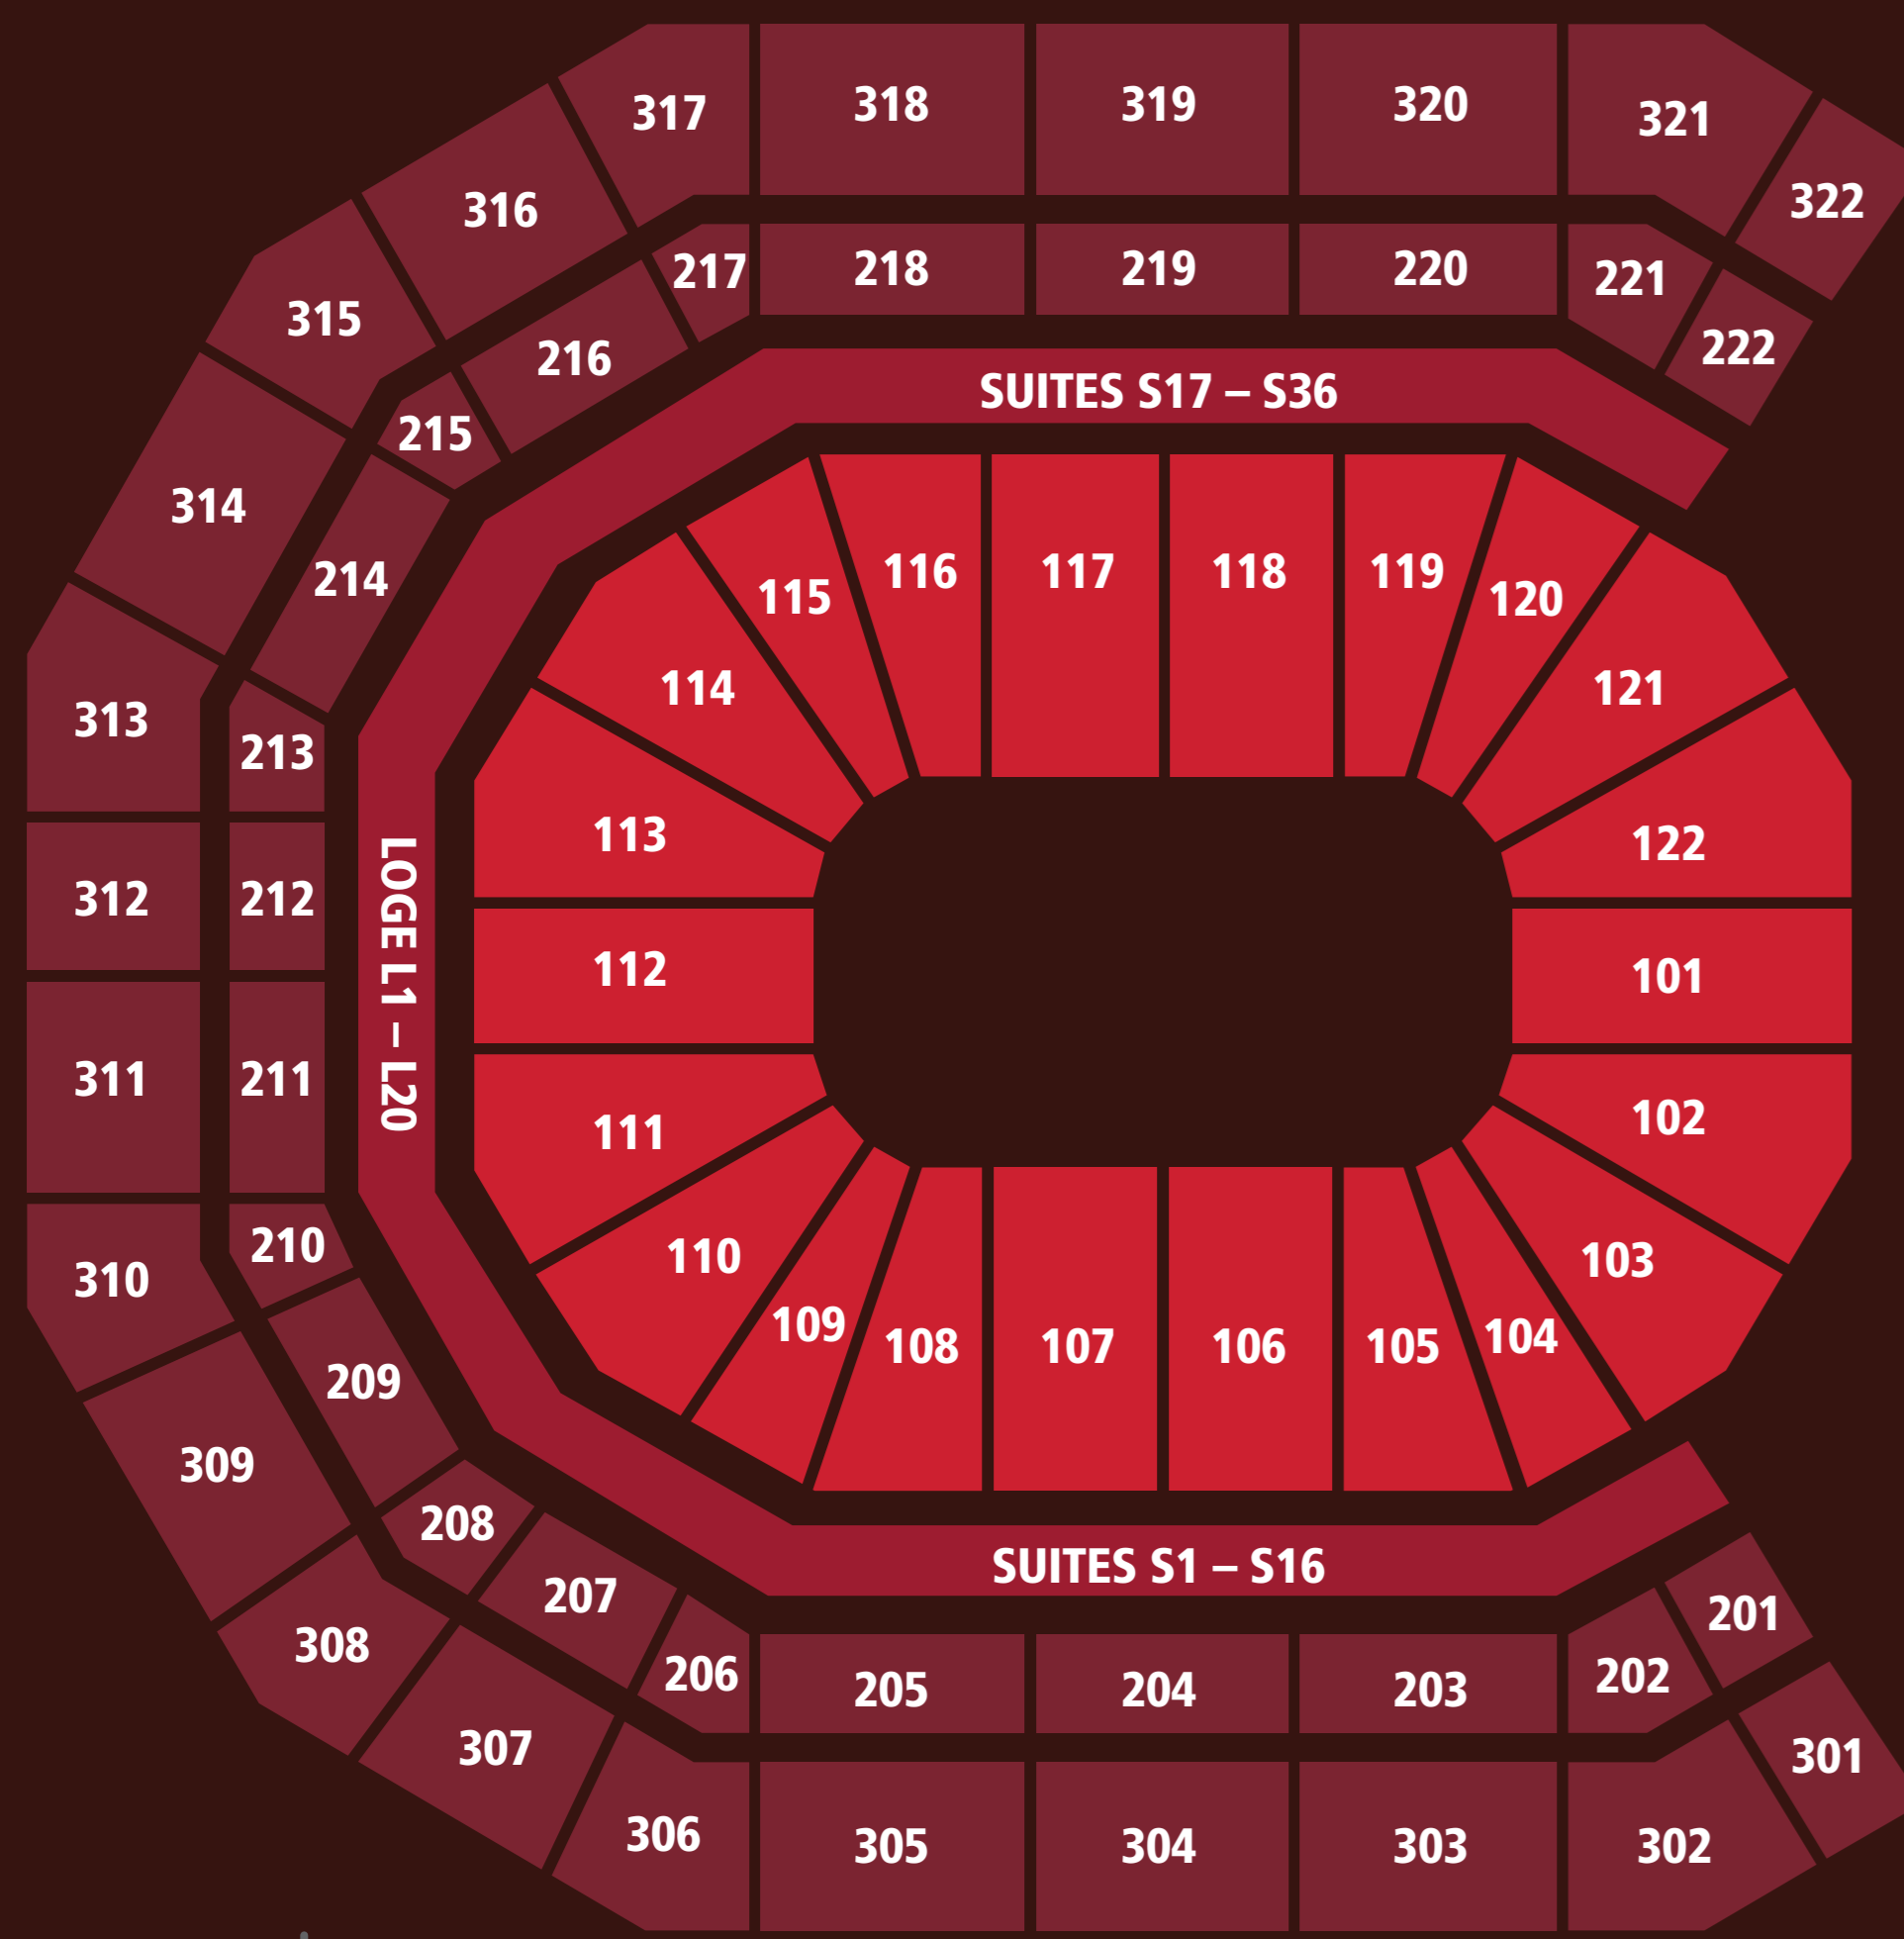

Pinnacle Bank Arena

Main Concourse

R Street

-  Men's Restroom
-  Women's Restroom
-  Family Restroom
-  Escalator
-  Elevator
-  Stair
-  Concession
-  Guest Services
-  Tickets
-  First Aid

To Premium Parking, Loges, Suites

To South Lobby, Tickets, 200 and 300 Seat Sections

To South Lobby

To 200 and 300 Seat Sections